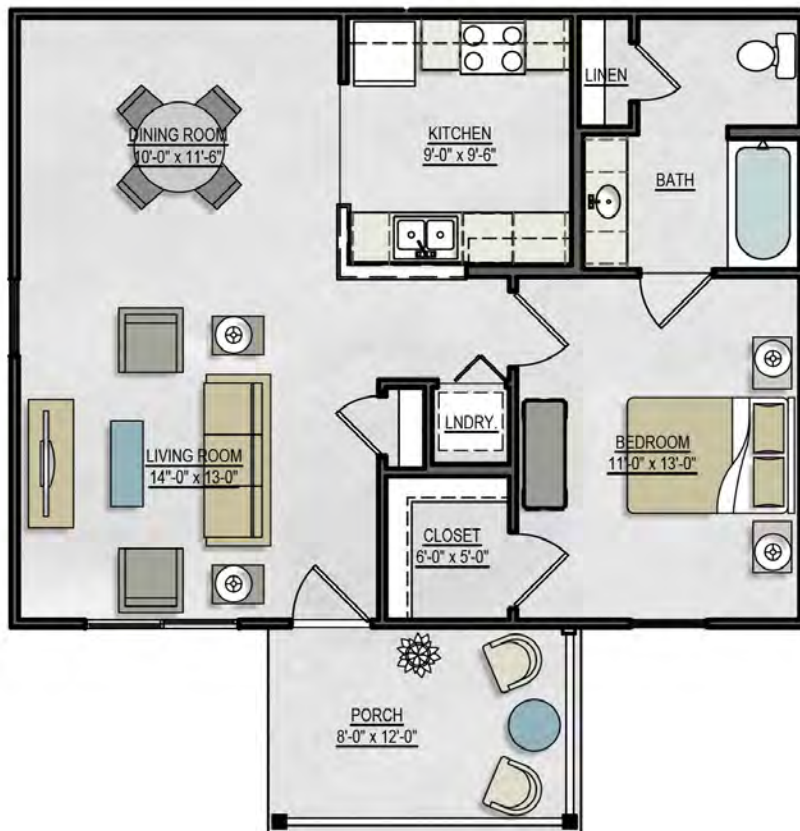

WAYFARE

ONE STORY LUXURY APARTMENTS WITH GARAGES

UNIT A1

743 HEATED S.F.

UNIT B1

934 HEATED S.F.

WAYFARE

ONE STORY LUXURY APARTMENTS WITH GARAGES

UNIT C1-1 CAR GARAGE

1,039 HEATED S.F.

WAYFARE

ONE STORY LUXURY APARTMENTS WITH GARAGES

UNIT CI-2 CAR GARAGE

1,039 HEATED S.F.

WAYFARE

ONE STORY LUXURY APARTMENTS WITH GARAGES

UNIT C2

1,067 HEATED S.F.

WAYFARE

ONE STORY LUXURY APARTMENTS WITH GARAGES

UNIT C2 - END

1,011 HEATED S.F.