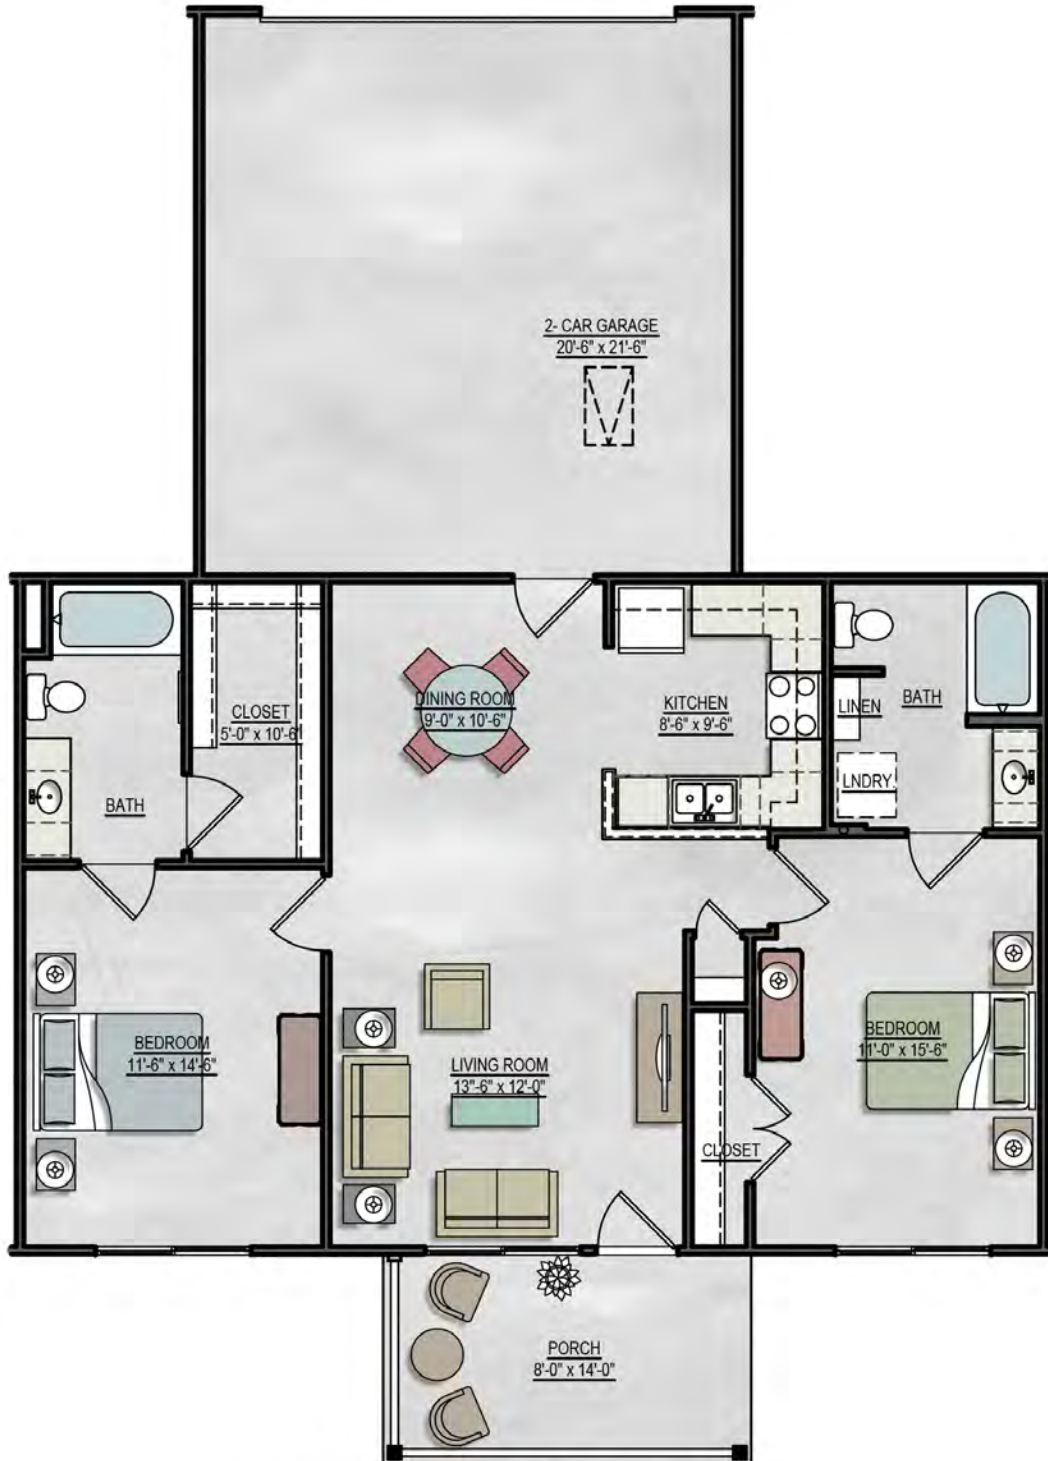

WAYFARE

ONE STORY LUXURY APARTMENTS WITH GARAGES

UNIT A1

743 HEATED S.F.

UNIT B1

934 HEATED S.F.

WAYFARE

ONE STORY LUXURY APARTMENTS WITH GARAGES

UNIT C1-1 CAR GARAGE

1,039 HEATED S.F.

WAYFARE

ONE STORY LUXURY APARTMENTS WITH GARAGES

UNIT CI-2 CAR GARAGE

1,039 HEATED S.F.

WAYFARE

ONE STORY LUXURY APARTMENTS WITH GARAGES

UNIT C2

1,067 HEATED S.F.

WAYFARE

ONE STORY LUXURY APARTMENTS WITH GARAGES

UNIT C2 - END

1,011 HEATED S.F.